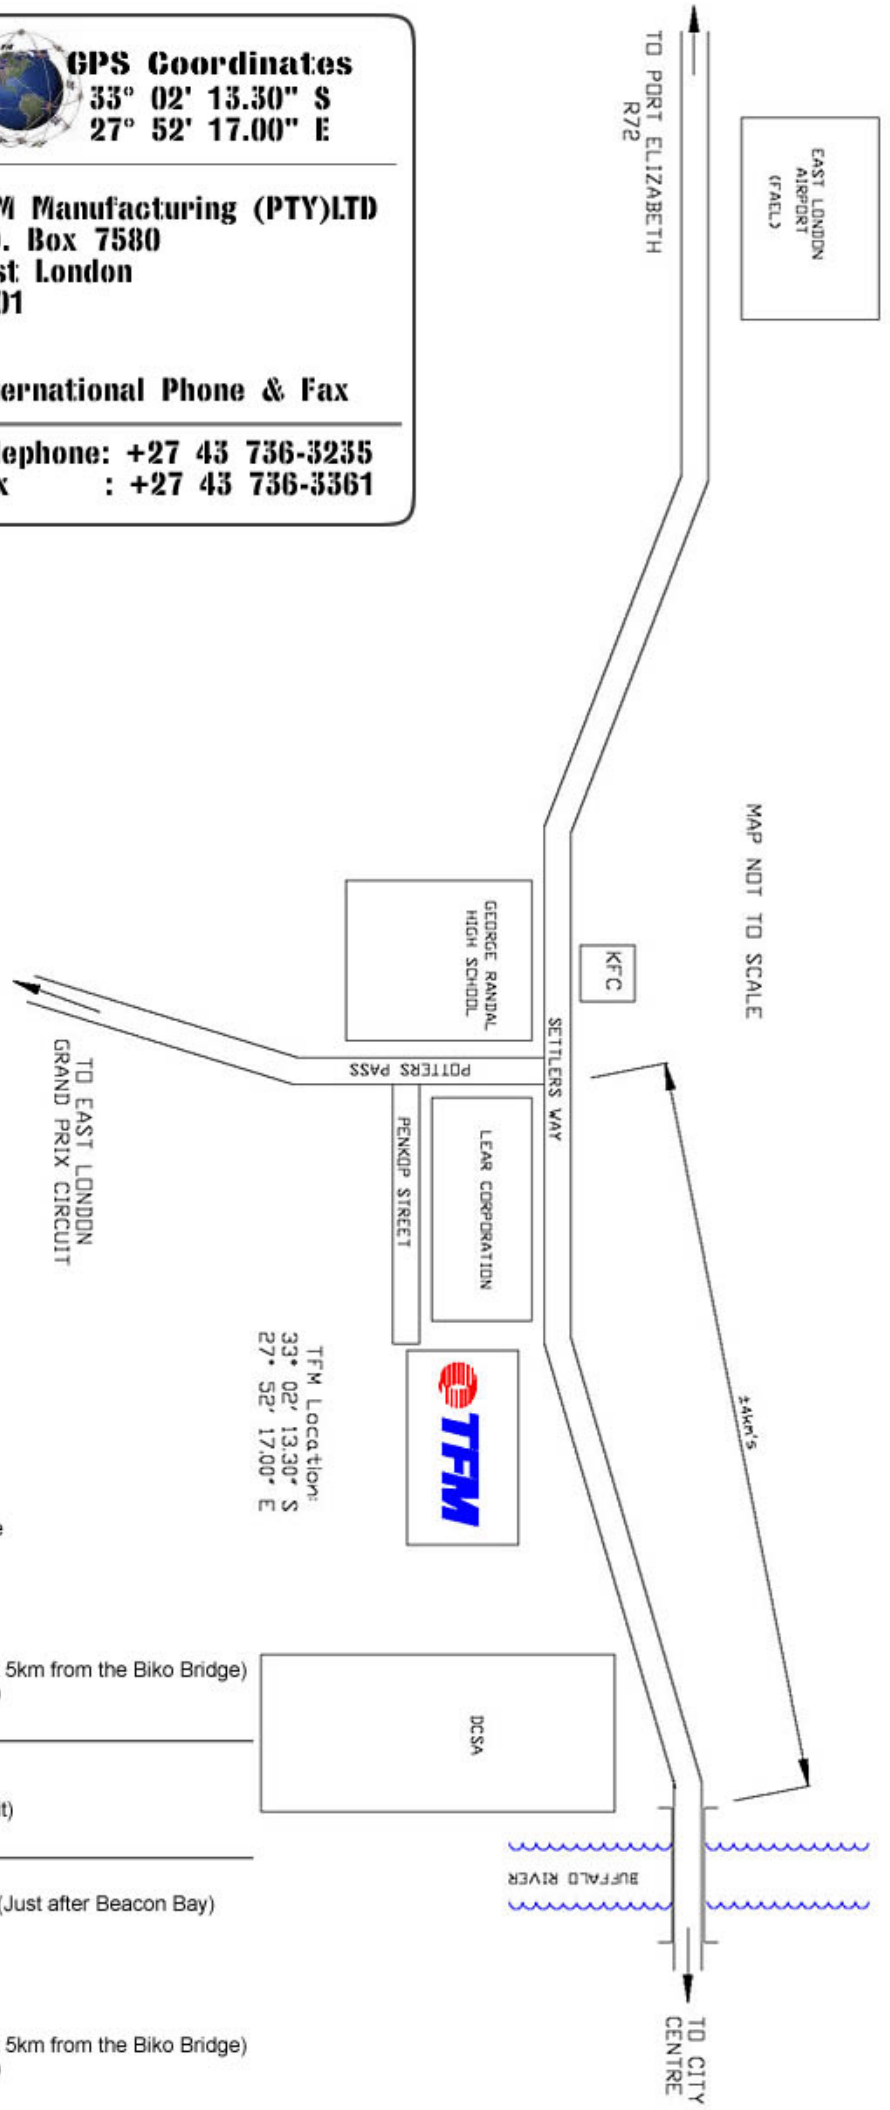

GPS Coordinates

**33° 02' 13.30" S
27° 52' 17.00" E**

TFM Manufacturing (PTY)LTD
2 Penkop Street
Woodbrook
East London
5200

TFM Manufacturing (PTY)LTD
P.O. Box 7580
East London
5201

National Phone & Fax

Telephone: (043) 736-3235
Fax : (043) 736-3361

International Phone & Fax

Telephone: +27 43 736-3235
Fax : +27 43 736-3361

→ Directions from N6. JHB - Bloem - QWT

- From the N6 turn right at the Beacon Bay traffic circle
- Continue onto the R72 Northeast Expressway
- Continue along to Fitzpatrick Rd
- Continue along Fitzpatrick Rd to Fleet Street
- Turn right onto Fleet Street
- Continue along Fleet Street to Settlers Way
- Continue along Settlers Way to Potters Pass (approx 5km from the Biko Bridge)
- Turn left onto Potters Pass (To EL Grand Prix Circuit)
- Turn first left into Penkop Street

→ Directions from R72. PE - CT

- Pass the East London Airport on Settlers Way
- Turn right onto Potters Pass (To EL Grand Prix Circuit)
- Turn first left into Penkop Street

→ Directions from N2. Durban - Mtata

- Take the Northeast Expressway turn off from the N2 (Just after Beacon Bay)
- Turn left onto the Northeast Expressway
- Continue along to Fitzpatrick Rd
- Continue along Fitzpatrick Rd to Fleet Street
- Turn right onto Fleet Street
- Continue along Fleet Street to Settlers Way
- Continue along Settlers Way to Potters Pass (approx 5km from the Biko Bridge)
- Turn left onto Potters Pass (To EL Grand Prix Circuit)
- Turn first left into Penkop Street

TFM Location:
33° 02' 13.30" S
27° 52' 17.00" E